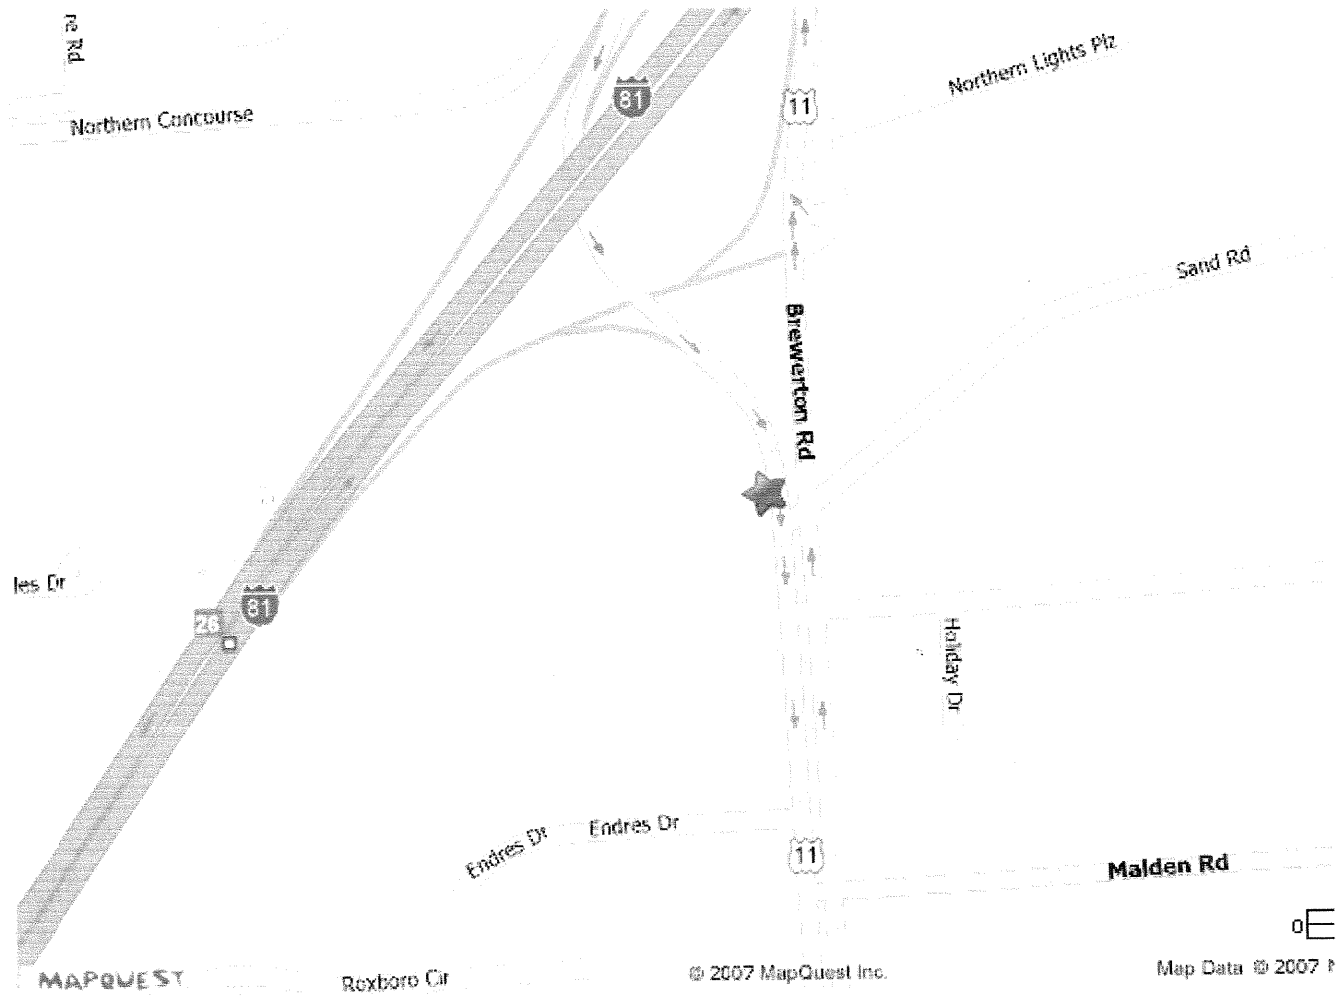

WE ARE MOVING!

Moving date has been set for March 3, 2008

Our new address will be:

Mattydale Commons
2803 Brewerton Road (RT 11)
Mattydale, NY 13211

From Rt. 81 take the Mattydale Exit #25 and proceed down Brewerton Road to the K-Mart Plaza (Mattydale Commons) which is on the right hand side across the street from Northern Lights Plaza.